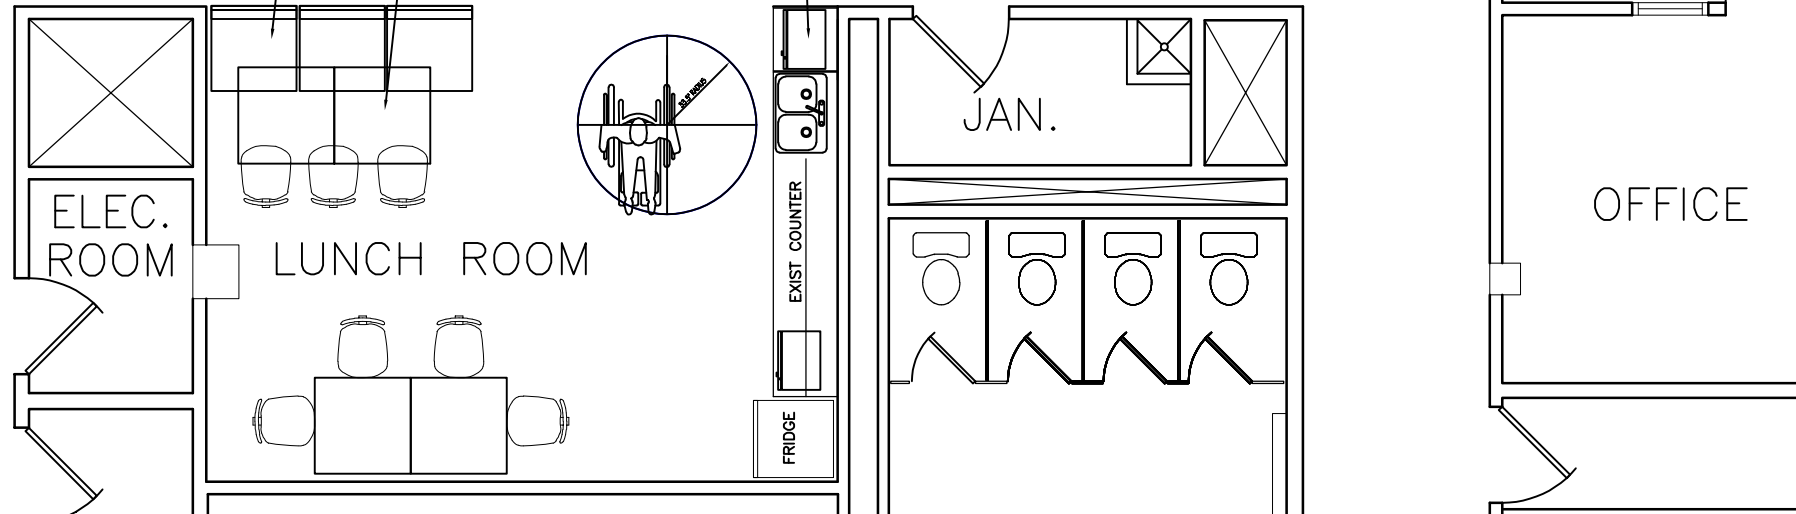

EXISTING GREEN TALL BACK CHAIRS

36" SQUARE LUNCHROOM TABLE (TYP.)

HALL

MODIFY EXISTING MICROWAVE STACK CABINET

7—Seats in old Lunchroom  
 38—Seats in old Directors Area  
 45 TOTAL

ELEC. ROOM

LUNCH ROOM

JAN.