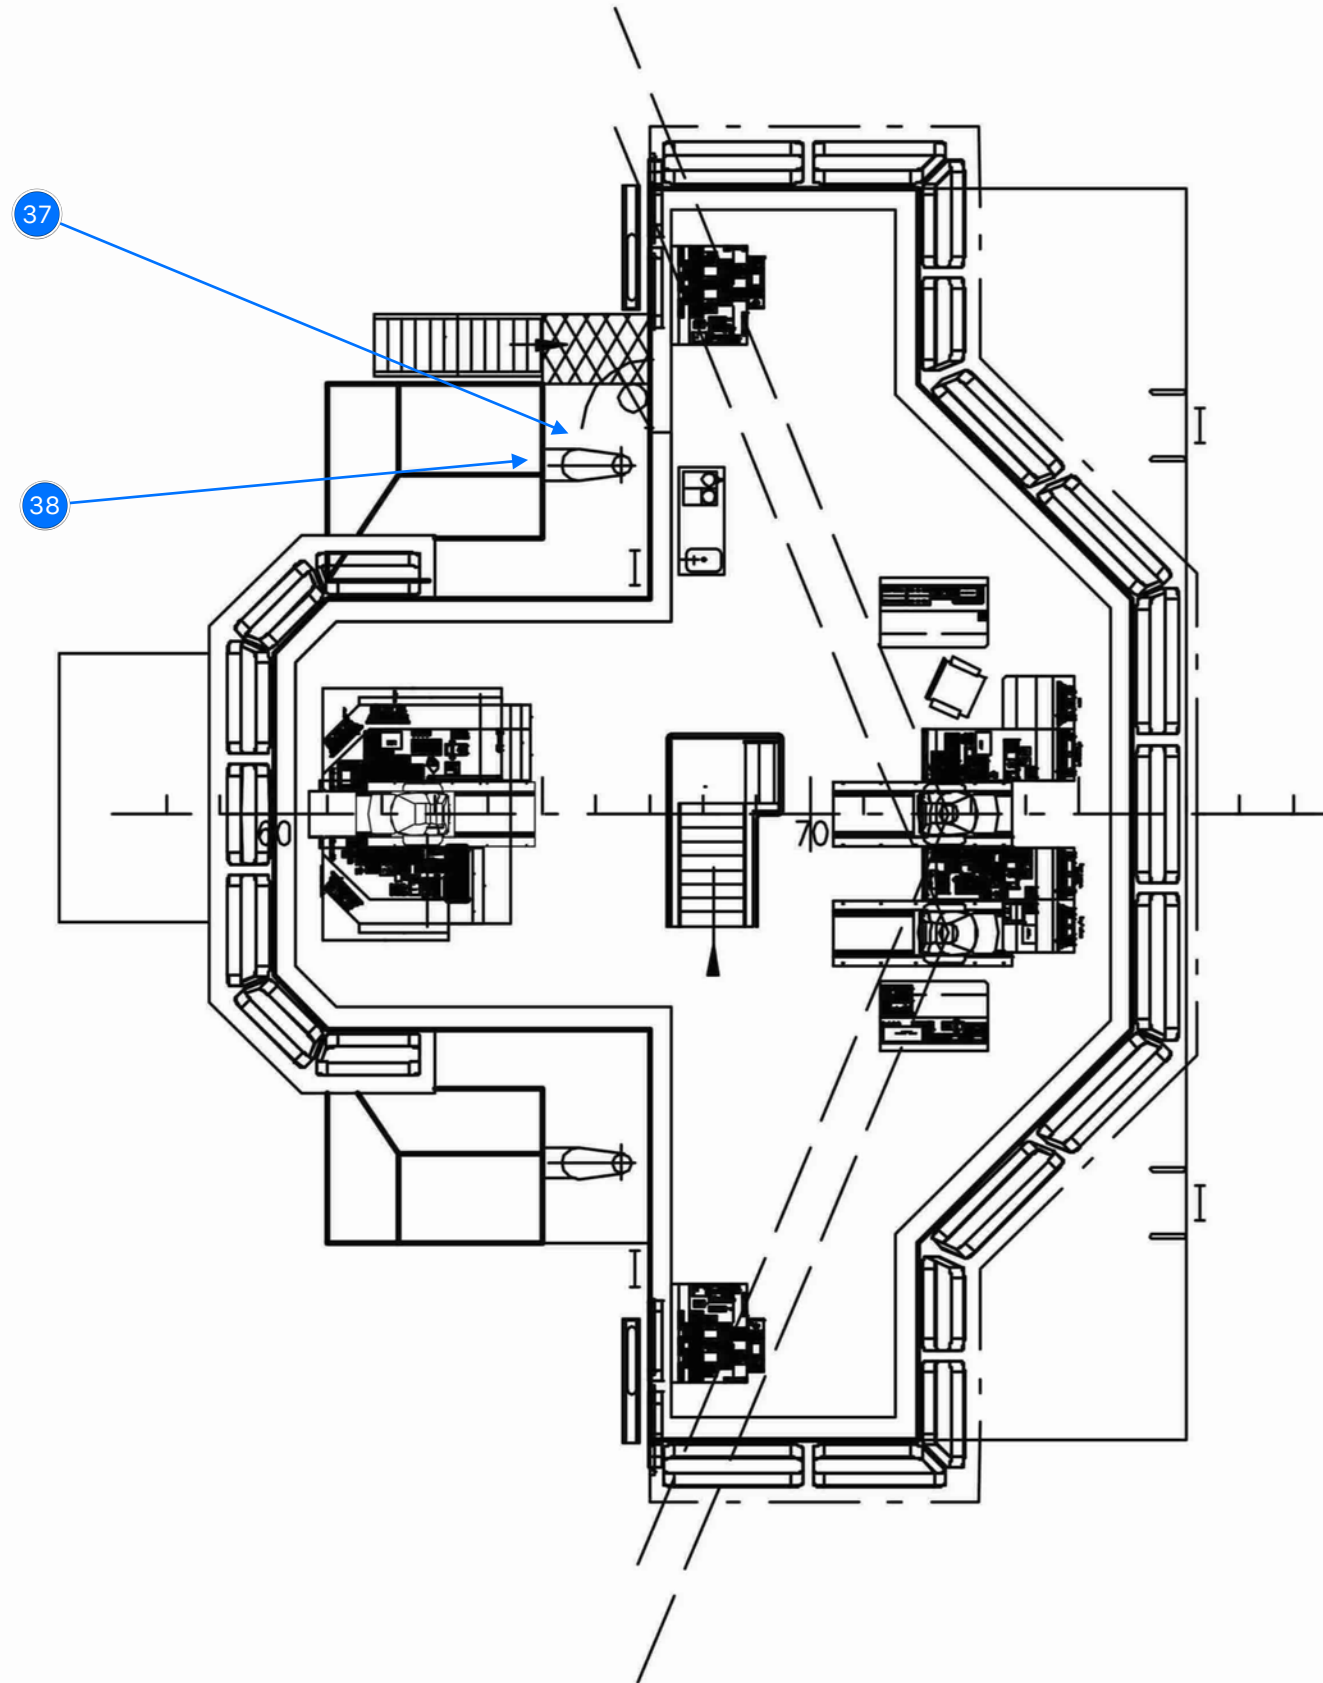

WHEELHOUSE

(12.30 m)
3.00 m

LEGEND

SHAPES

● Paint sample

COLORS

■ Lead-free paint

WHEELHOUSE