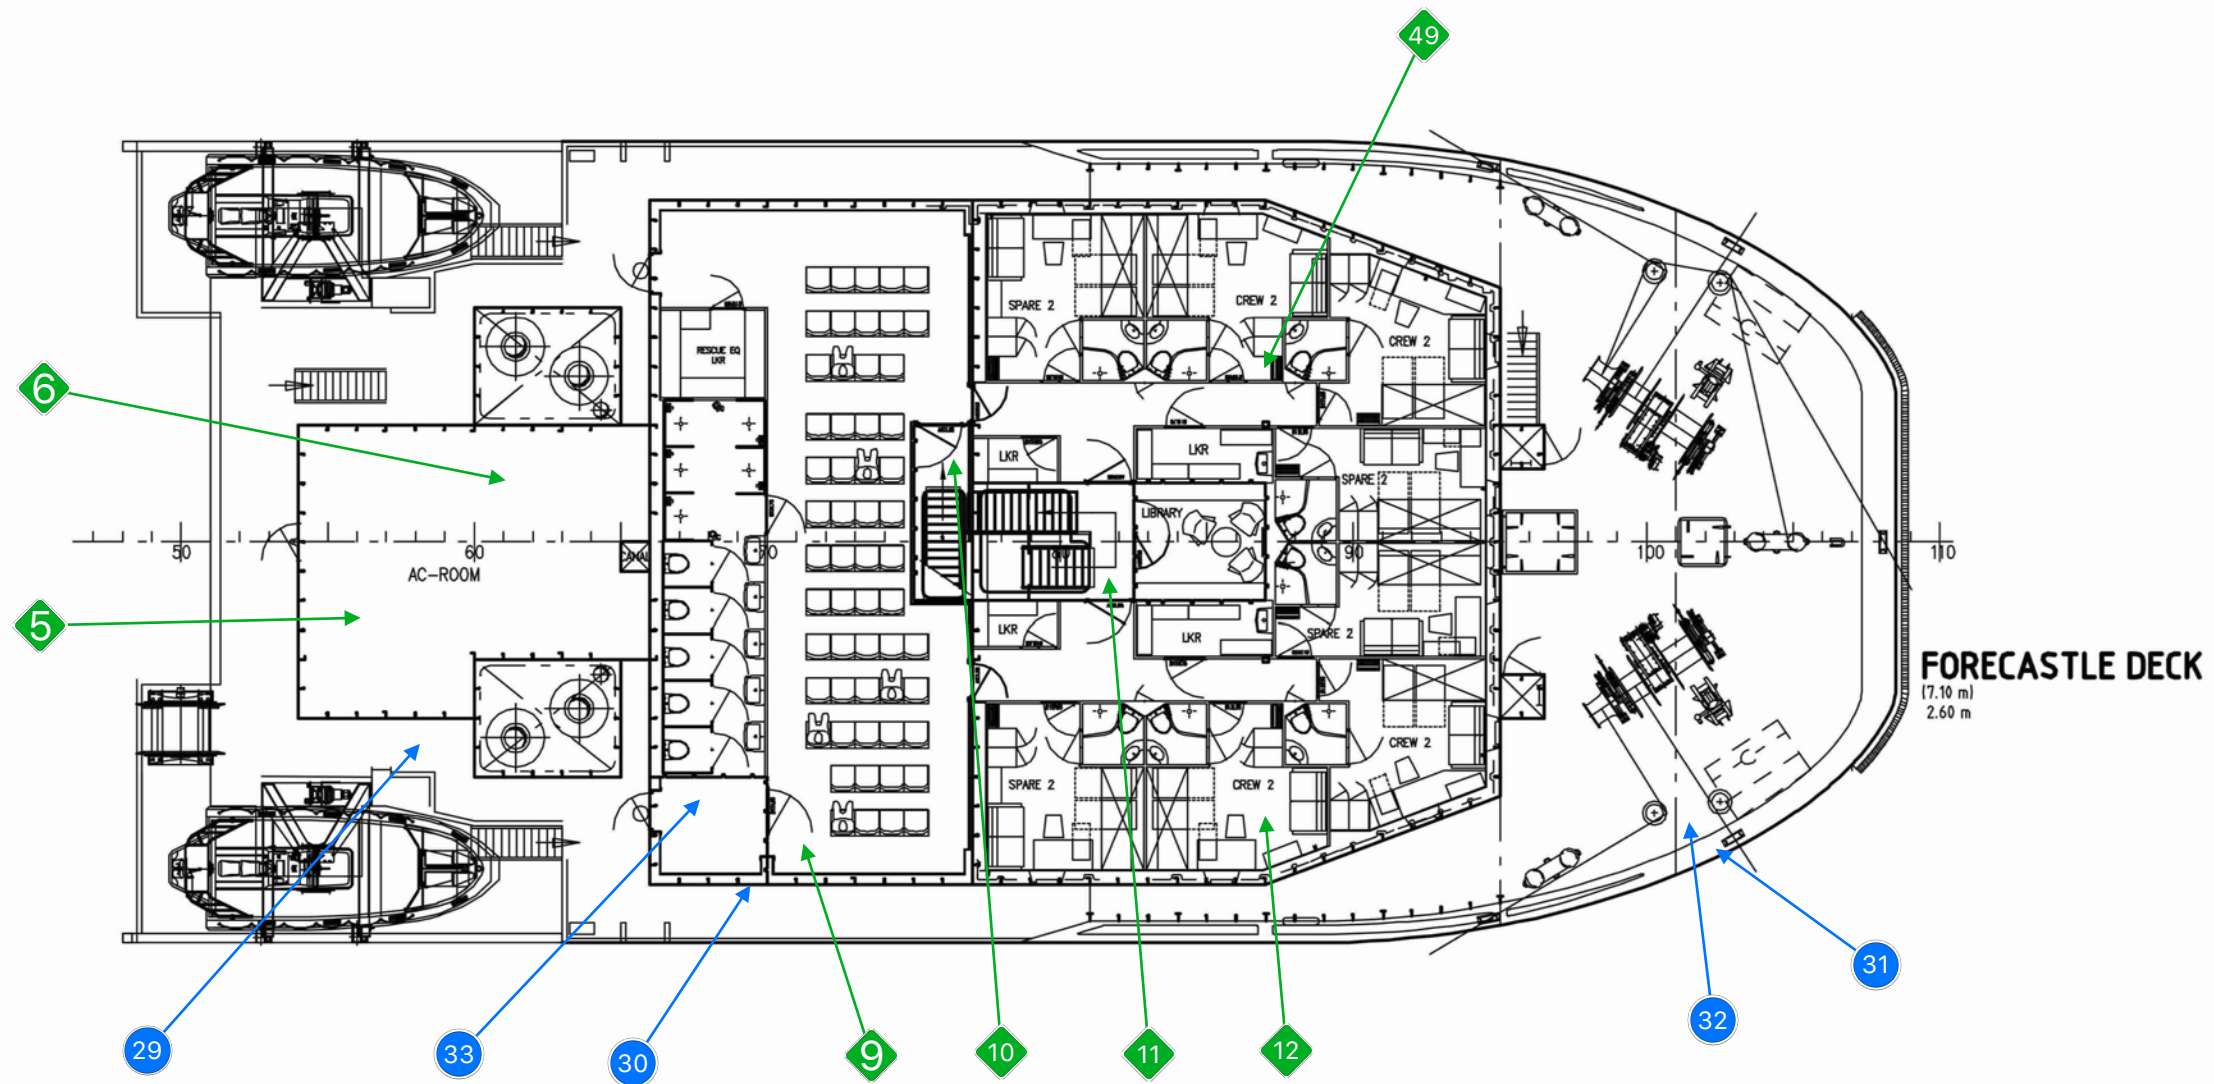

LEGEND

SHAPES

- Material sample
- Paint sample

COLORS

- Asbestos-free material
- Lead-free paint