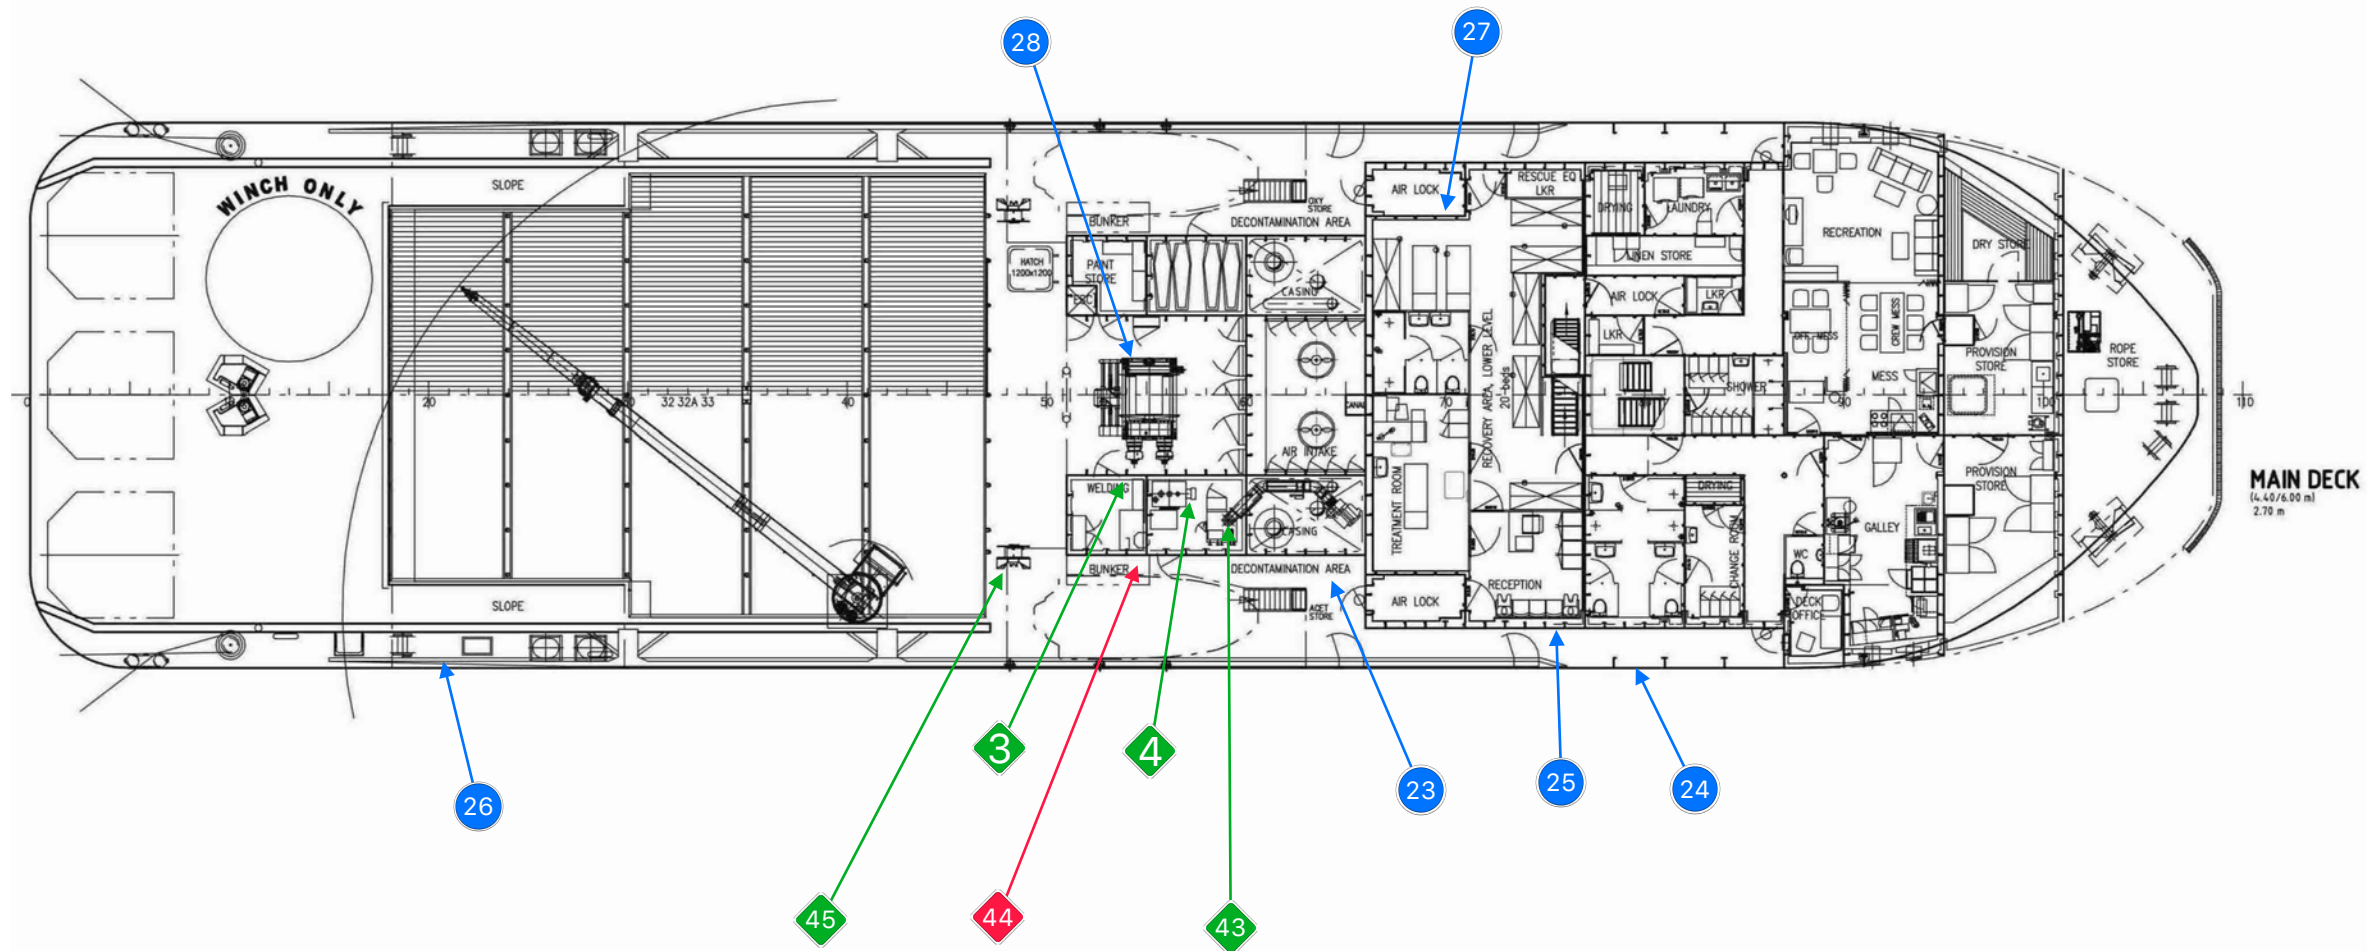

MAIN DECK
14.40/6.09 m
2.70 m

MAIN DECK

3

Material sample
Welding Room — Wall — Canvas — Good — Asbestos-free material
Chantal.Soulard - 2022-02-07 14:58

3

Material sample
Welding Room — Wall — Canvas — Good — Asbestos-free material
Chantal.Soulard - 2022-02-07 14:59