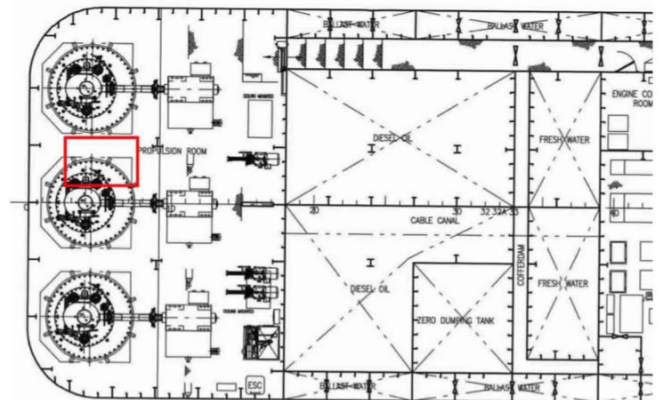

13 Paint sample
Propulsion Room — Equipment — Gray — Good — Lead-based paint
Chantal.Soulard - 2022-02-07 15:19

2 Material sample
Engine Room — Pipe — Canvas — Fair — Asbestos-free material
Chantal.Soulard - 2022-02-07 14:56