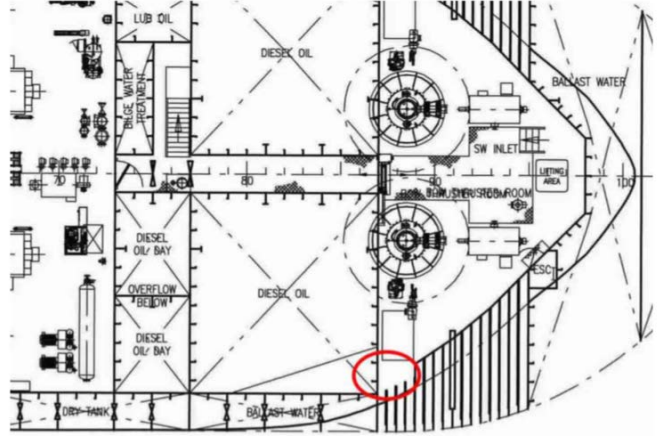

TANK TOP

LEGEND

SHAPES

- ◆ Material sample
- Paint sample

COLORS

- Asbestos-containing material
- Asbestos-free material
- Lead-based paint
- Lead-free paint

TANK TOP

1 Material sample
Bow Thruster Room — Wall — Canvas — Good — Asbestos-free material
Chantal.Soulard - 2022-02-07 14:54