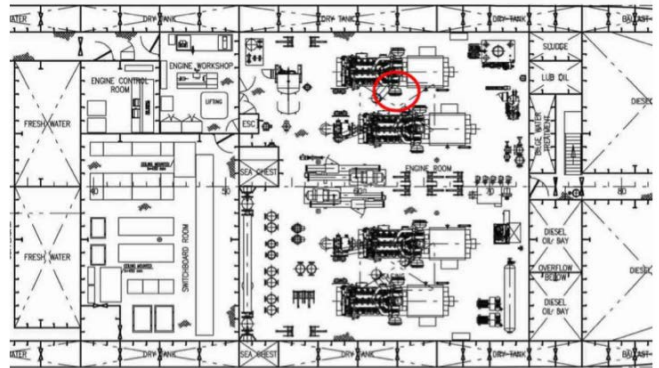

TANK TOP

1 Material sample
Bow Thruster Room — Wall — Canvas — Good — Asbestos-free material
Chantal.Soulard - 2022-02-07 14:54