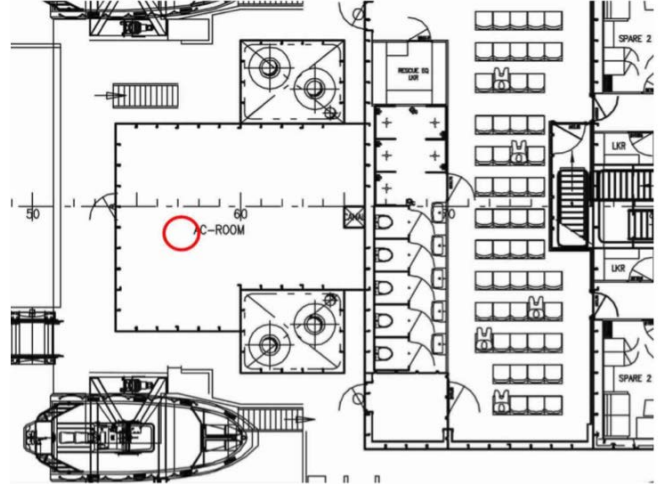

LEGEND

SHAPES

- ◆ Material sample
- Paint sample

COLORS

- Asbestos-free material
- Lead-free paint

FORECASTLE DECK

5 Material sample
AC Room — Ceiling — Canvas — Good — Asbestos-free material
Chantal.Soulard - 2022-02-07 15:02