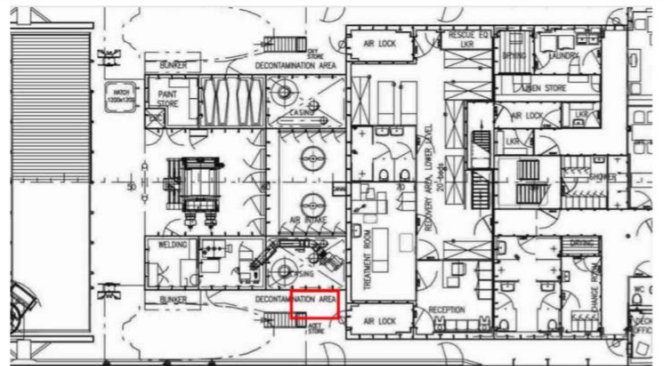

4

4

Material sample
Incinerator Room — Pipe — Canvas — Fair — Asbestos-free material
Chantal.Soulard - 2022-02-07 15:00