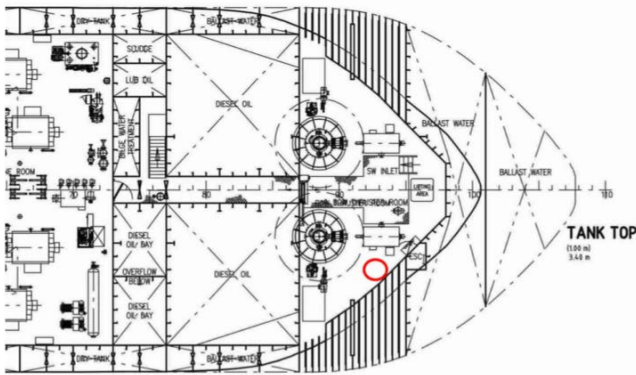

22 Paint sample
Bow Thruster Room — Floor — Gray — Good — Lead-free paint
Chantal.Soulard - 2022-02-07 15:49