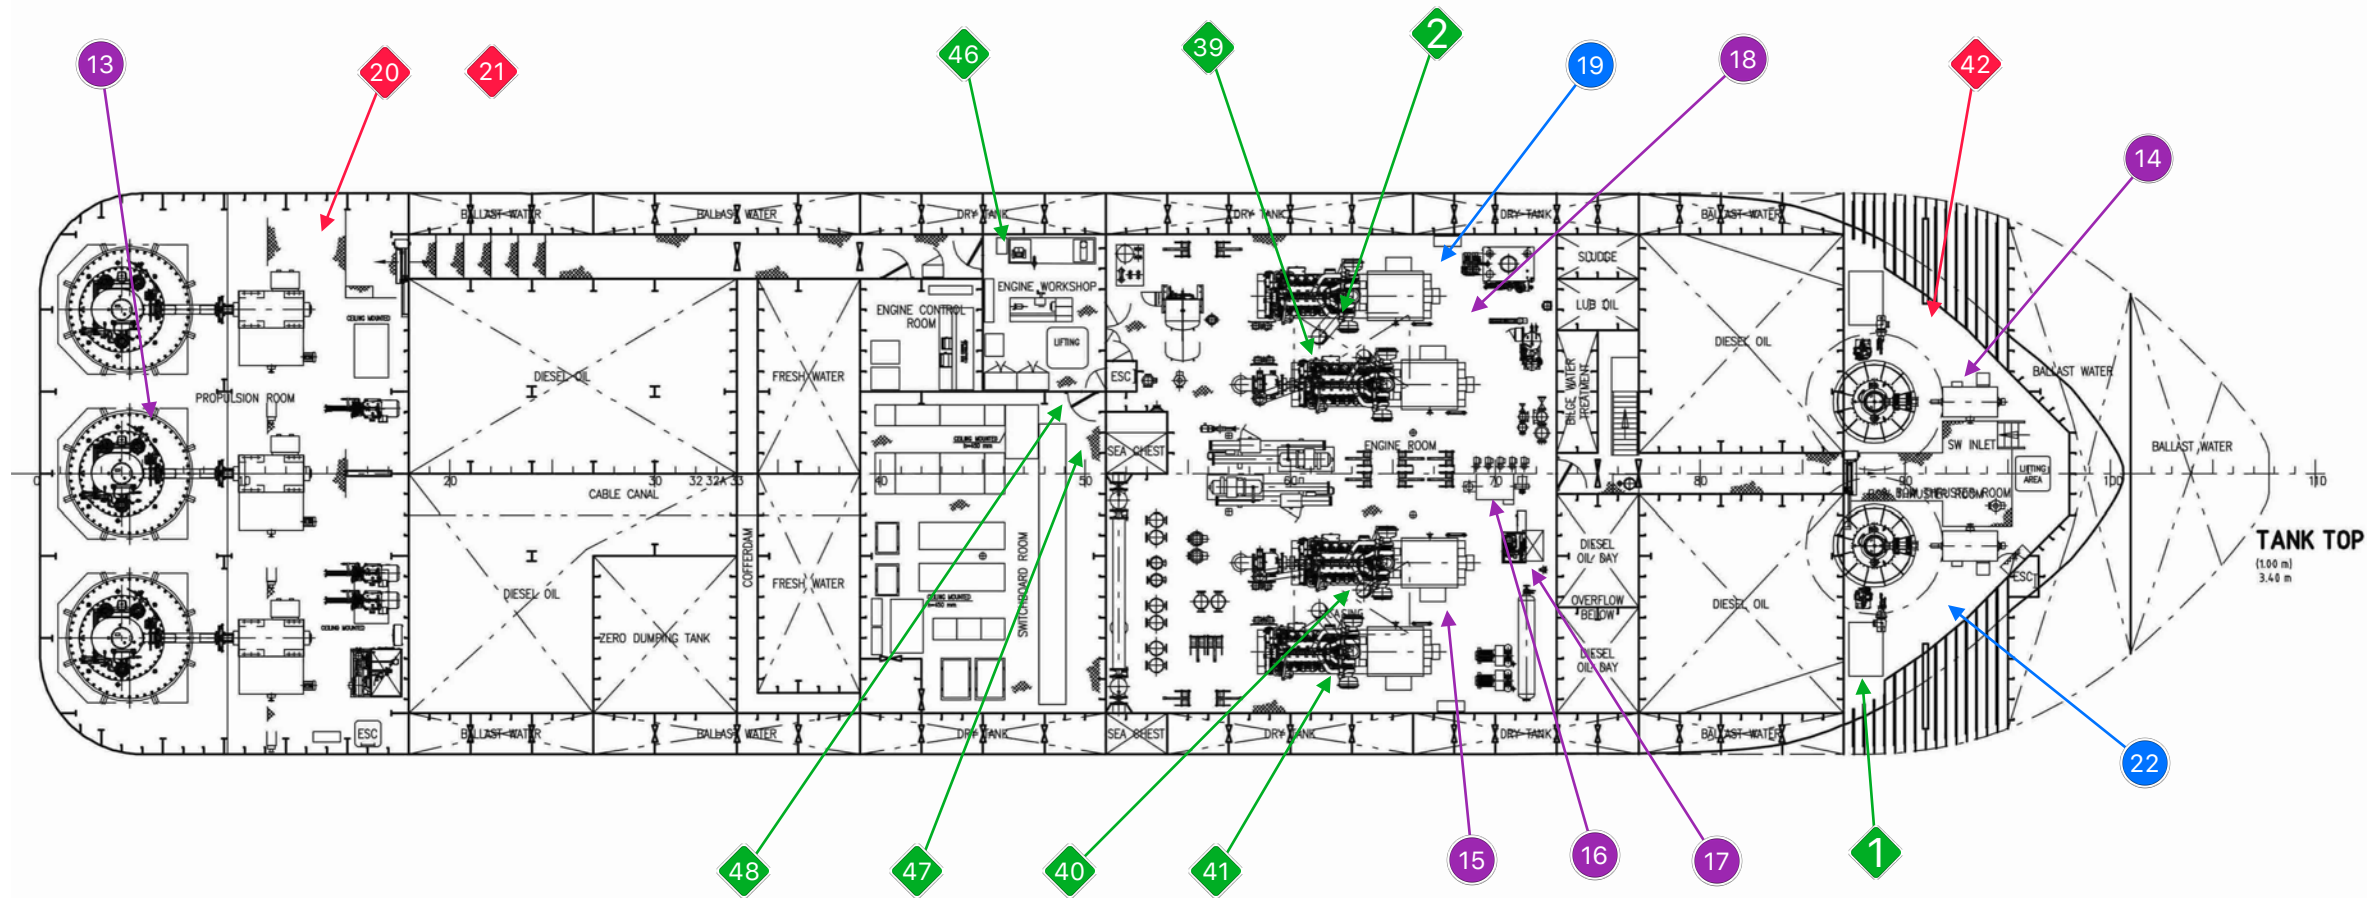

TANK TOP

LEGEND

SHAPES

- Material sample
- Paint sample

COLORS

- Asbestos-containing material
- Asbestos-free material
- Lead-based paint
- Lead-free paint