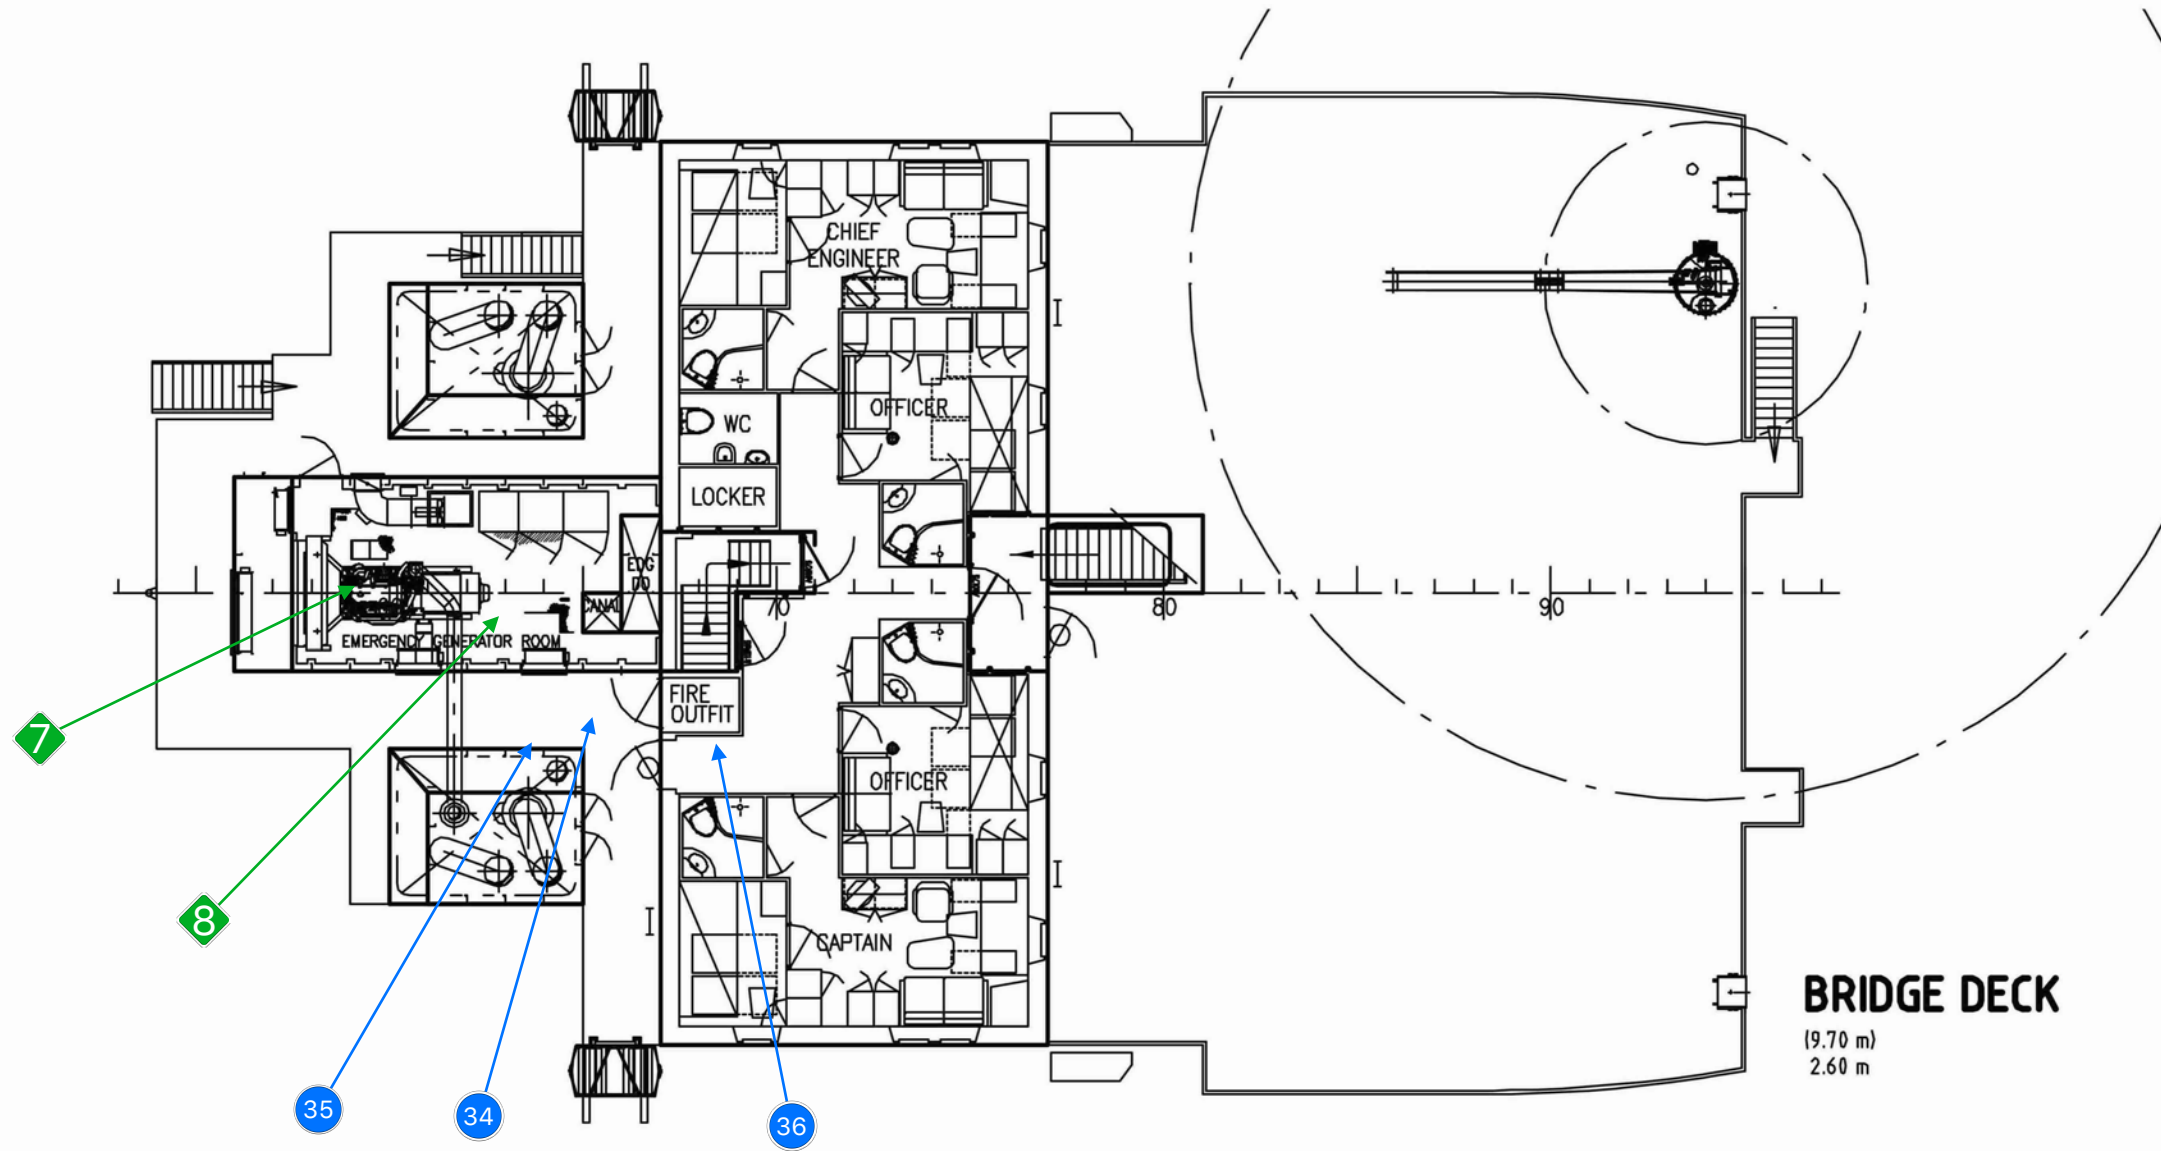

38 Paint sample
Outdoor — Wall — White — Good — Lead-free paint
Chantal.Soulard - 2022-02-07 16:18

38 Paint sample
Outdoor — Wall — White — Good — Lead-free paint
Chantal.Soulard - 2022-02-07 16:18

LEGEND

1. SHAPES
2. Material sample
   - Paint sample

1. COLORS
2. Asbestos-free material
   - Lead-free paint