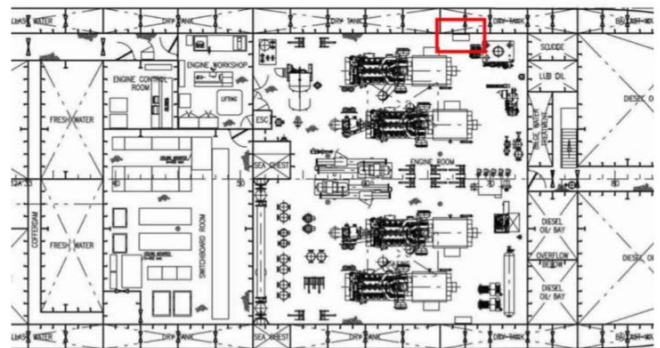

19 Paint sample
Engine Room — Wall, ceiling and pipe — White — Good — Lead-free paint
Chantal.Soulard - 2022-02-07 15:30