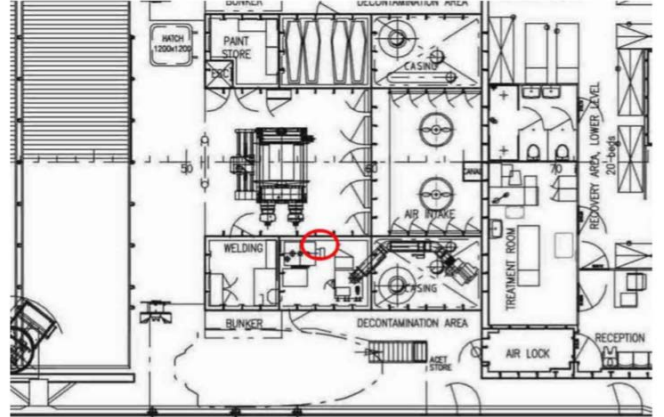

MAIN DECK
14.40/6.09 m
2.70 m

MAIN DECK

3

Material sample
Welding Room — Wall — Canvas — Good — Asbestos-free material
Chantal.Soulard - 2022-02-07 14:58

3

Material sample
Welding Room — Wall — Canvas — Good — Asbestos-free material
Chantal.Soulard - 2022-02-07 14:59