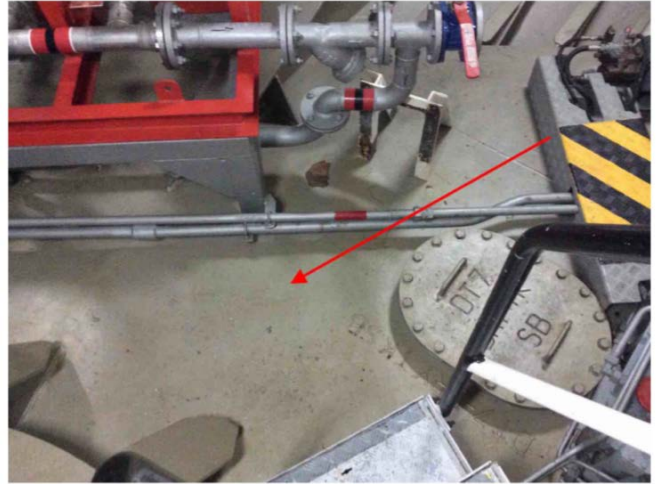

19 Paint sample
 Engine Room — Wall, ceiling and pipe — White — Good — Lead-free paint
 Chantal.Soulard - 2022-02-07 15:30

TANK TOP

21 Material sample
 Propulsion Room — Equipment — Good — Asbestos-containing material
 Chantal.Soulard - 2022-02-07 15:34