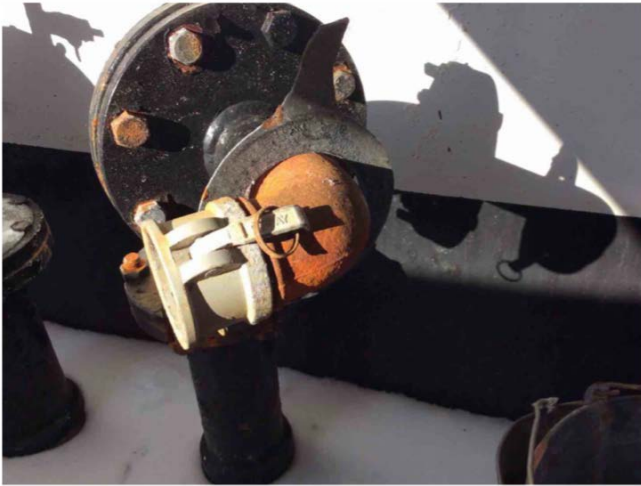

MAIN DECK

44