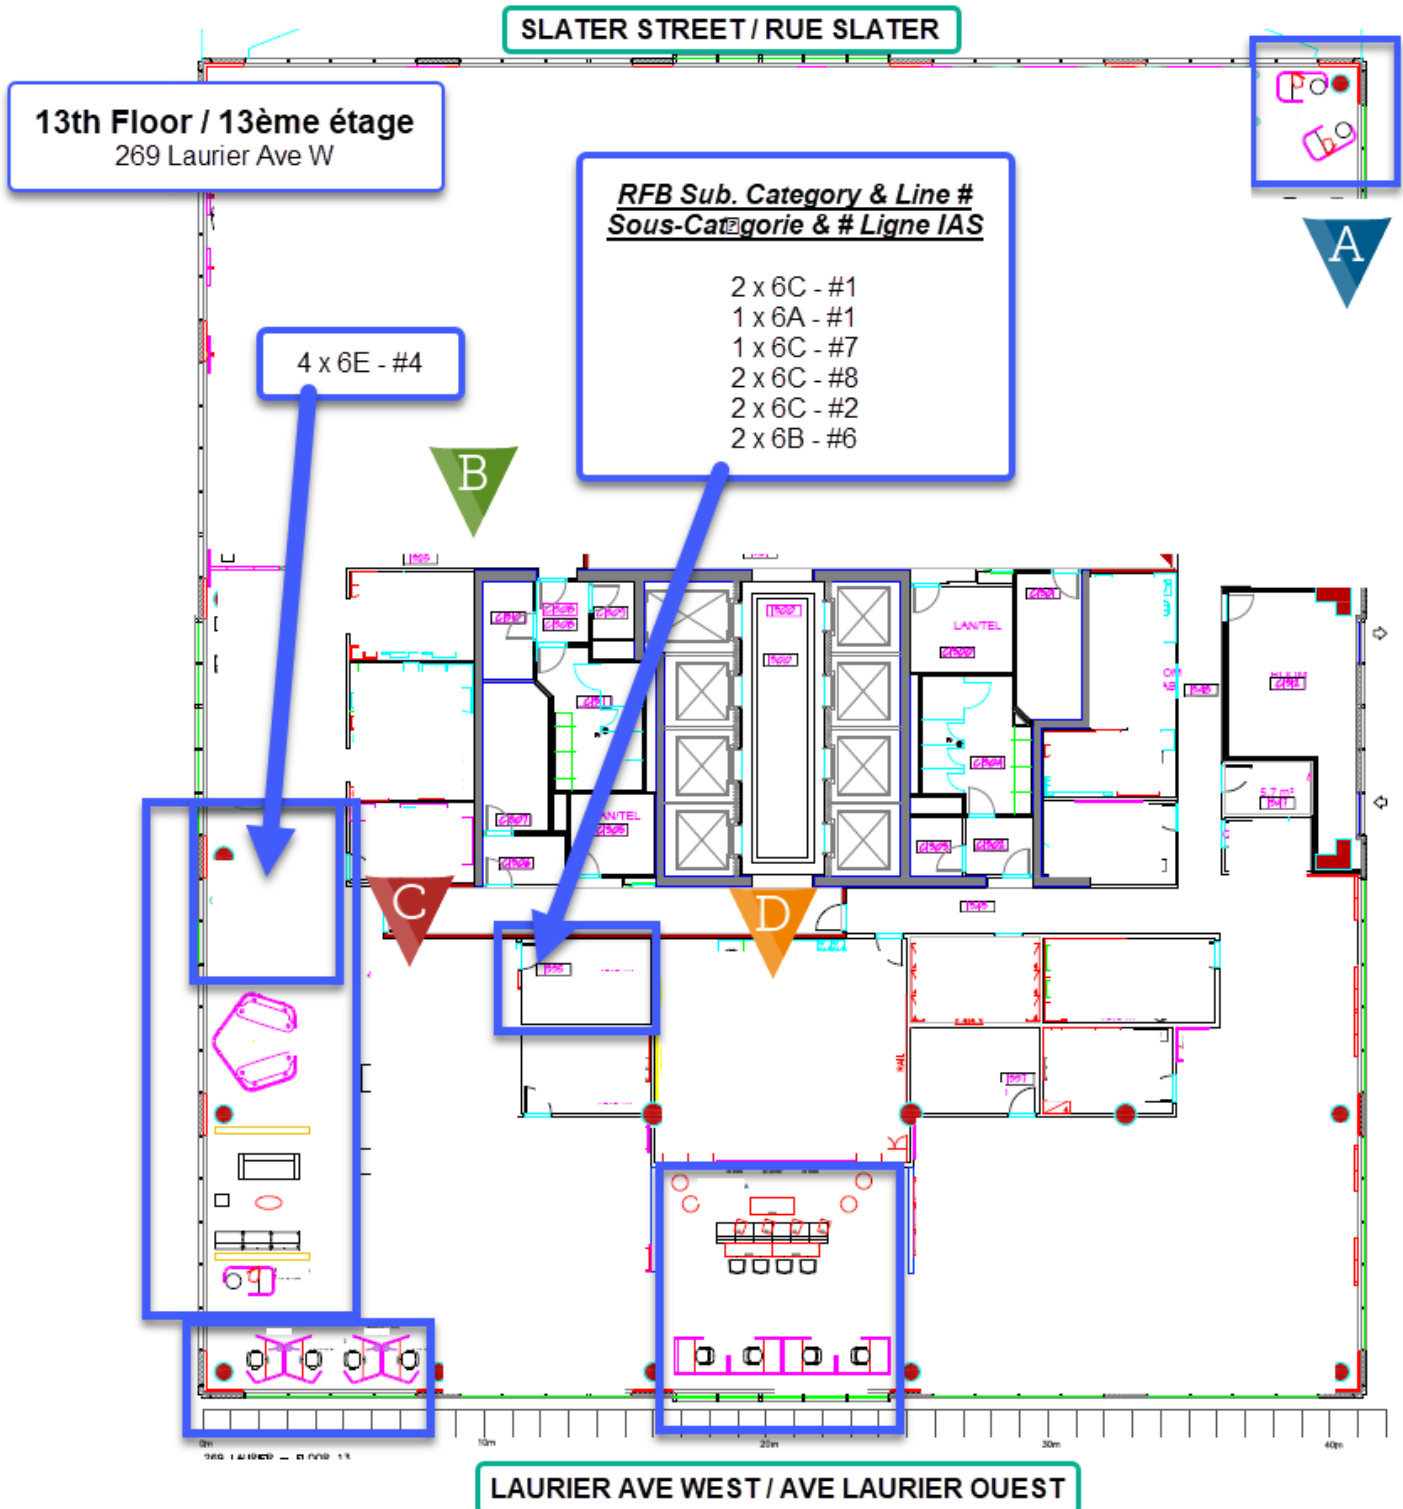

PUBLIC SAFETY / SÉCURITÉ PUBLIQUE
269 LAURIER AVE W / 269 AVE LAURIER O
RFB 202302185 / IAS 202302185

13th Floor / 13^{ème} étage – Sections C/D

**** FURNITURE INCLUDED IN RFB / MOBILIER INCLUS DANS IAS**

PUBLIC SAFETY / SÉCURITÉ PUBLIQUE
269 LAURIER AVE W / 269 AVE LAURIER O
RFB 202302185 / IAS 202302185

14th Floor / 14^{ème} étage – Sections A/B/C

**** FURNITURE INCLUDED IN RFB / MOBILIER INCLUS DANS IAS**