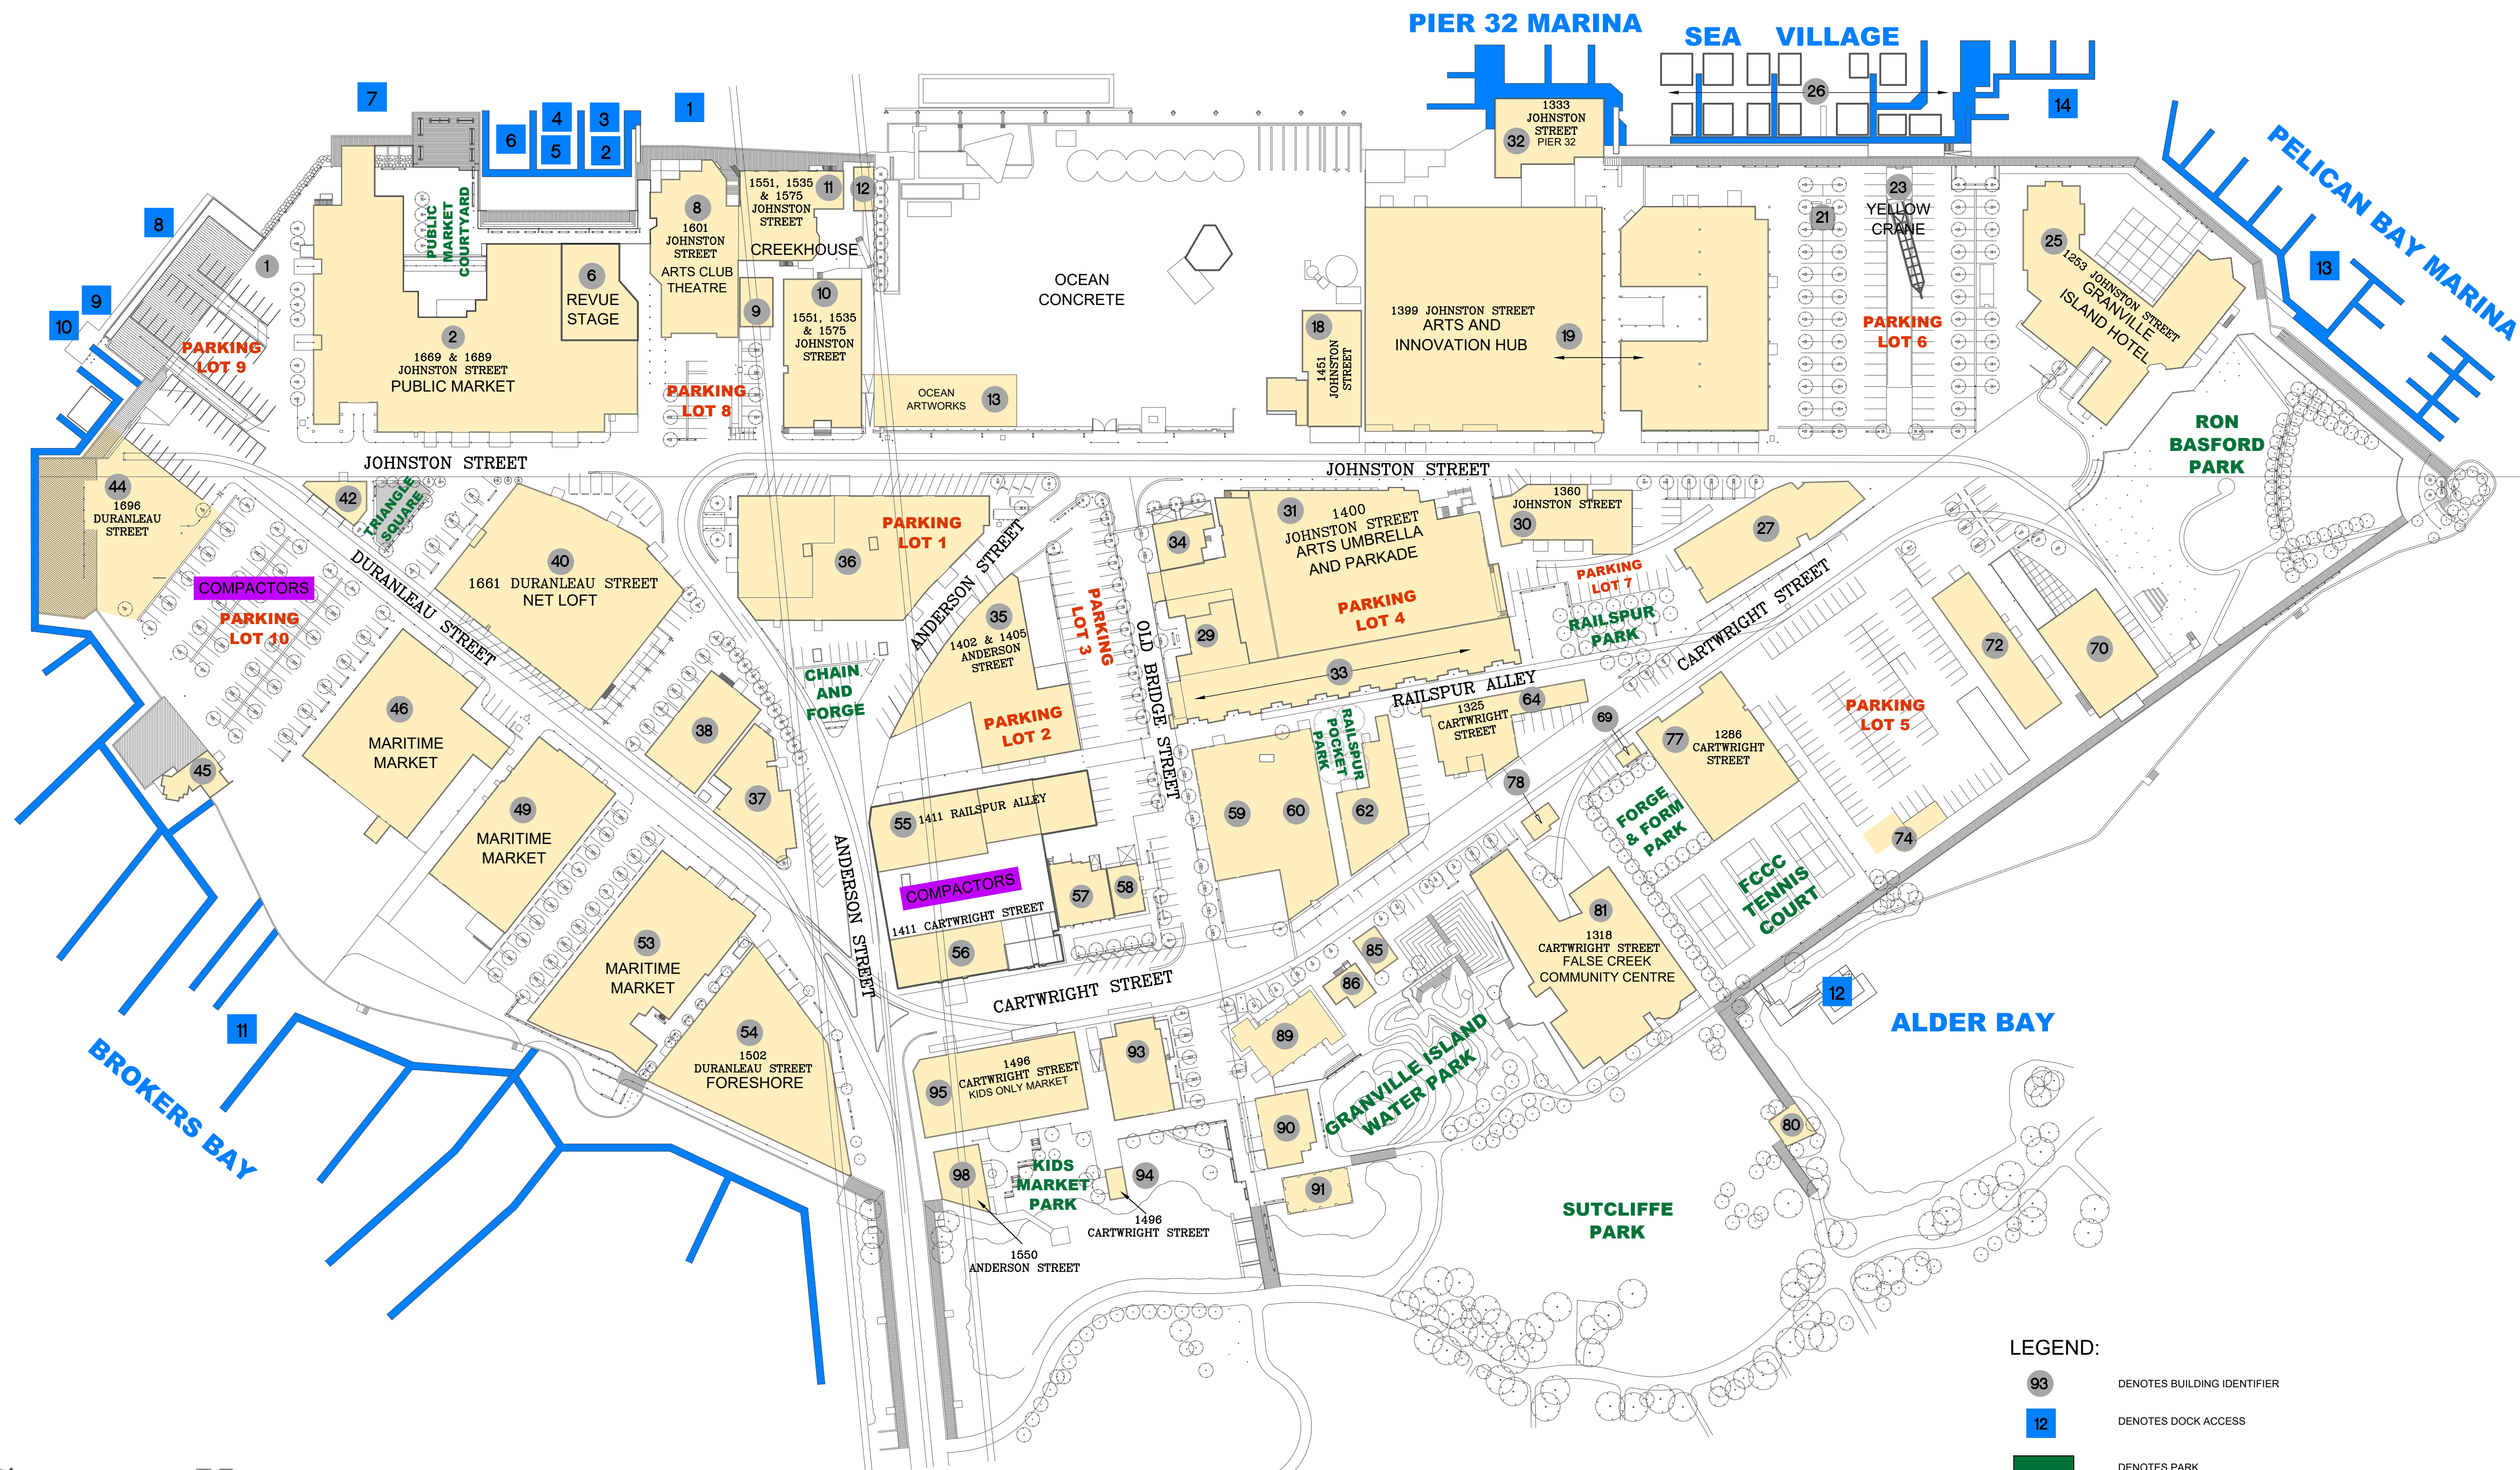

# FALSE CREEK

**LEGEND:**

- DENOTES BUILDING IDENTIFIER
- DENOTES DOCK ACCESS
- DENOTES PARK
- DENOTES BUILDINGS
- DENOTES COMPACTORS
- DENOTES MARINA
- DENOTES PARKING LOT