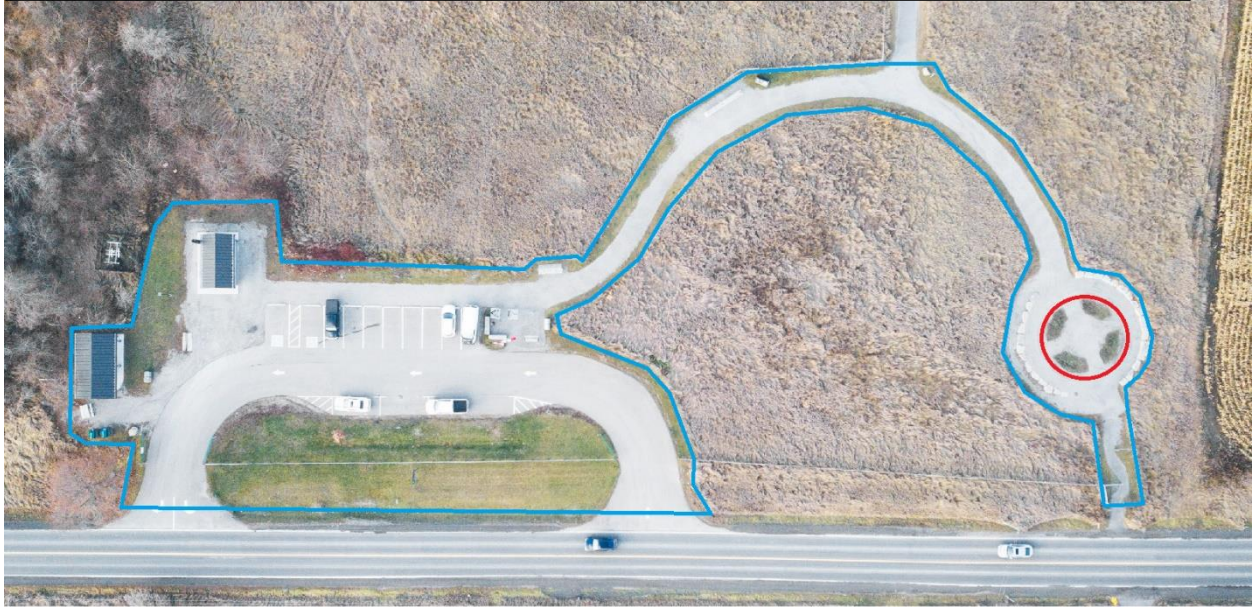

3.13. 19th Avenue Day Use Area, 6994 19th Avenue, Markham, ON

Legend:

Blue bordered: General area outlined.

Mowing and trimming details are in section 3.3 of the Statement of Work

Red Bordered: DO NOT CUT