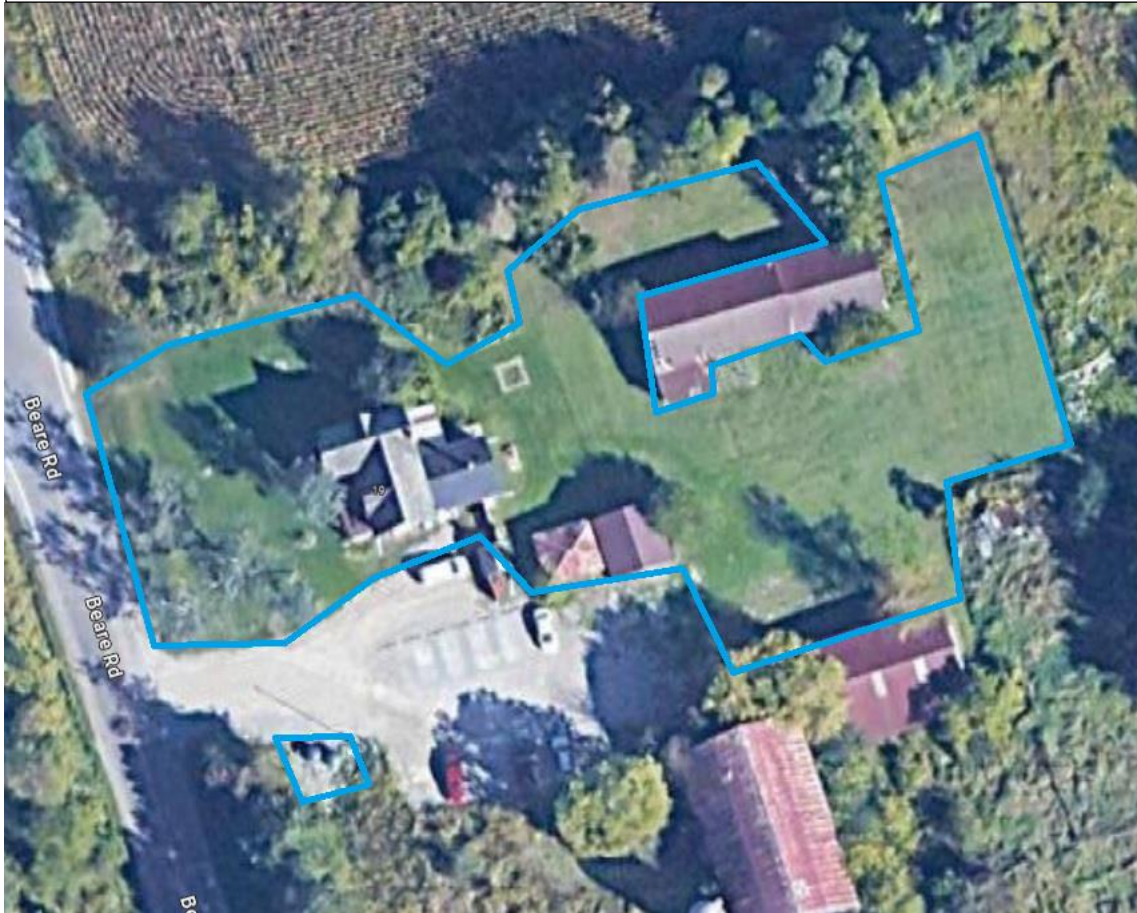

### 3.5. Zoo Road Day Use Area, 25 Zoo Road, Scarborough, ON

**Legend:**

**Blue bordered:** General area outlined.

Mowing and trimming details are in section 3.3 of the Statement of Work

**Purple bordered:** General area outlined. Mowing and trimming details are in section 3.3 of the Statement of Work

### 3.6. Beare Road Office, 19 Beare Road, Scarborough, ON

**Legend:**

**Blue bordered:** General area outlined.

Mowing and trimming details are in section 3.3 of the Statement of Work