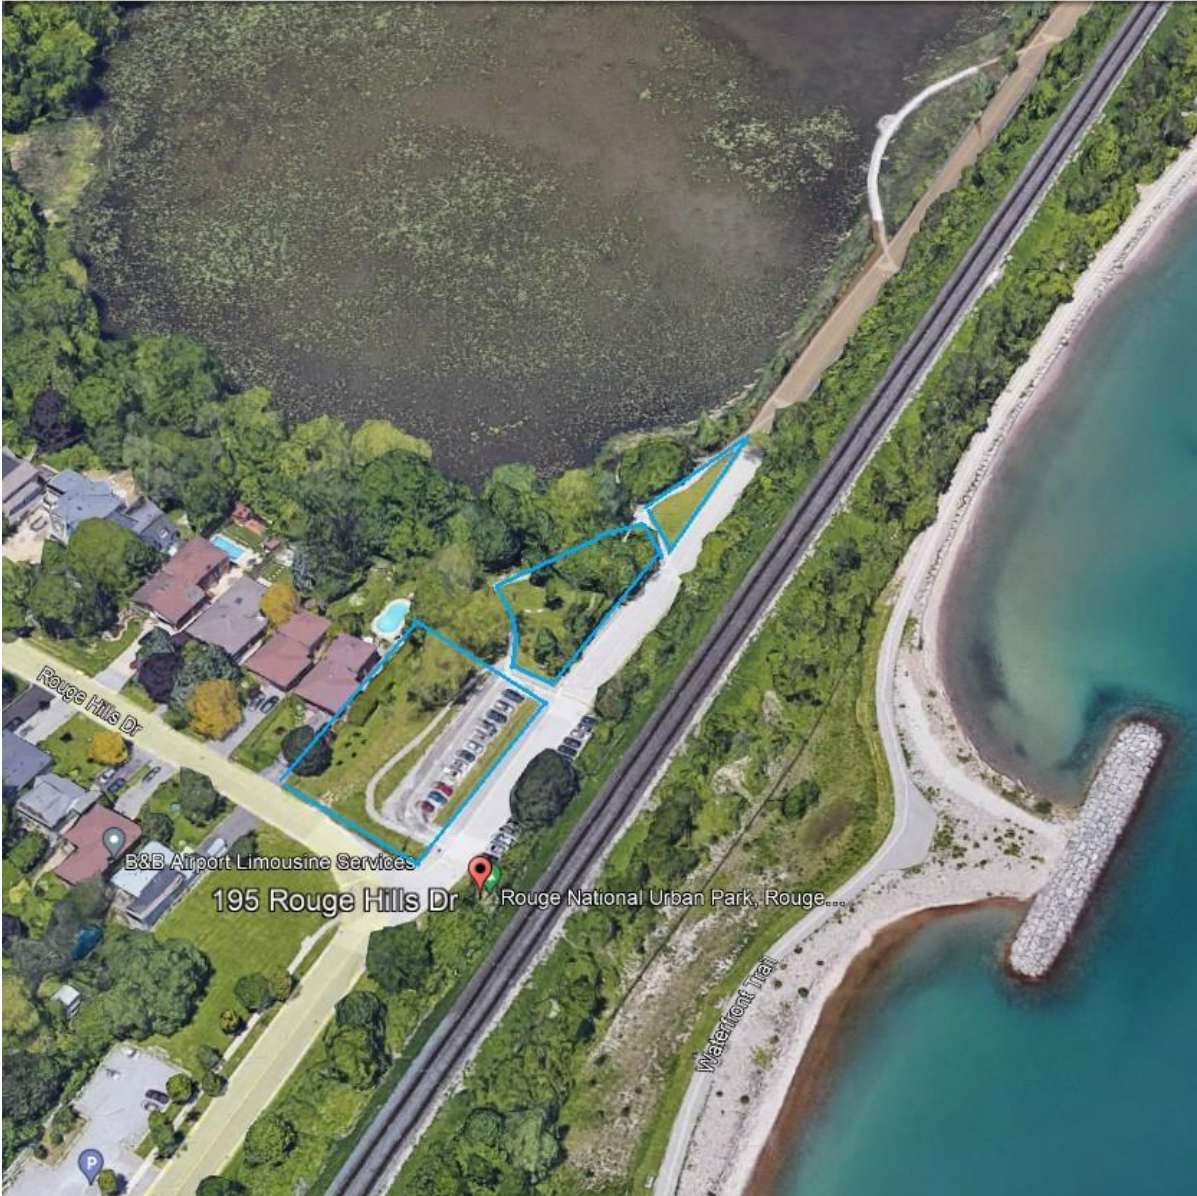

**Appendix A – Landscaping and Ground Maintenance Locations**

**3.1. Rouge Beach, 195 Rouge Hills Drive, Scarborough, ON (Part-1 Upper Beach)**

**Legend:**

**Blue bordered:** General area outlined.

Mowing and trimming details are in section 3.3 of the Statement of Work.

### 3.1. Rouge Beach, 195 Rouge Hills Drive, Scarborough, ON (Part-2 Lower Beach)

**Legend:**

**Blue bordered:** General area outlined.

Mowing and trimming details are in section 3.3 of the Statement of Work

### 3.2. Glen Rouge Day Use Area, 7450 Kingston Road, Scarborough, ON

**Legend:**

**Blue bordered:** General area outlined.

Mowing and trimming details are in section 3.3 of the Statement of Work

### 3.3. Glen Eagles Vista Trailhead and Boulevard, 7 Twyn Rivers Drive, Scarborough, ON