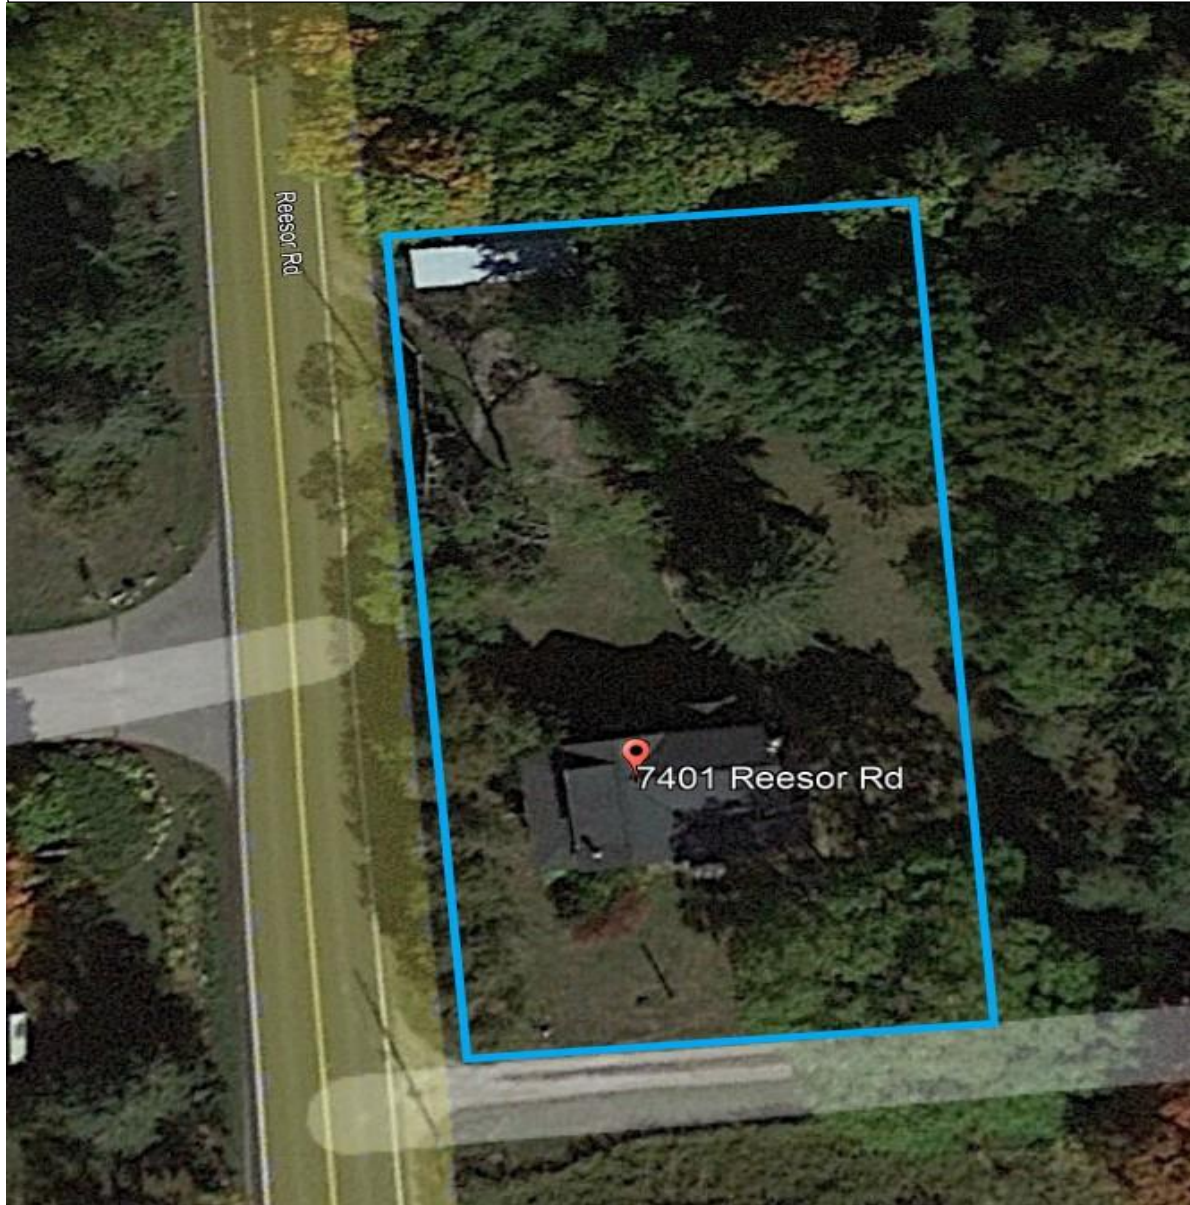

**Legend:**

**Blue bordered:** General area outlined.

Mowing and trimming details are in section 3.3 of the Statement of Work

**3.11. Boyles Cemetery, 10390 Reesor Road, Markham, ON**

**Legend:**

**Blue bordered:** General area outlined.

### 3.14. Glasgow Day Use Area, 1867 Concession Road 2, Uxbridge, ON

#### Legend:

**Blue bordered:** General area outlined.

Mowing and trimming details are in section 3.3 of the Statement of Work

**3.15. 7401 Reesor Road Staff House, Markham, ON**

**Legend:**

**Blue bordered:** General area outlined.

Mowing and trimming details are in section 3.3 of the Statement of Work

**3.16. 7733 14<sup>th</sup> Avenue Staff House, Markham, ON**

**Legend:**

**Blue bordered:** General area outlined.

Mowing and trimming details are in section 3.3 of the Statement of Work