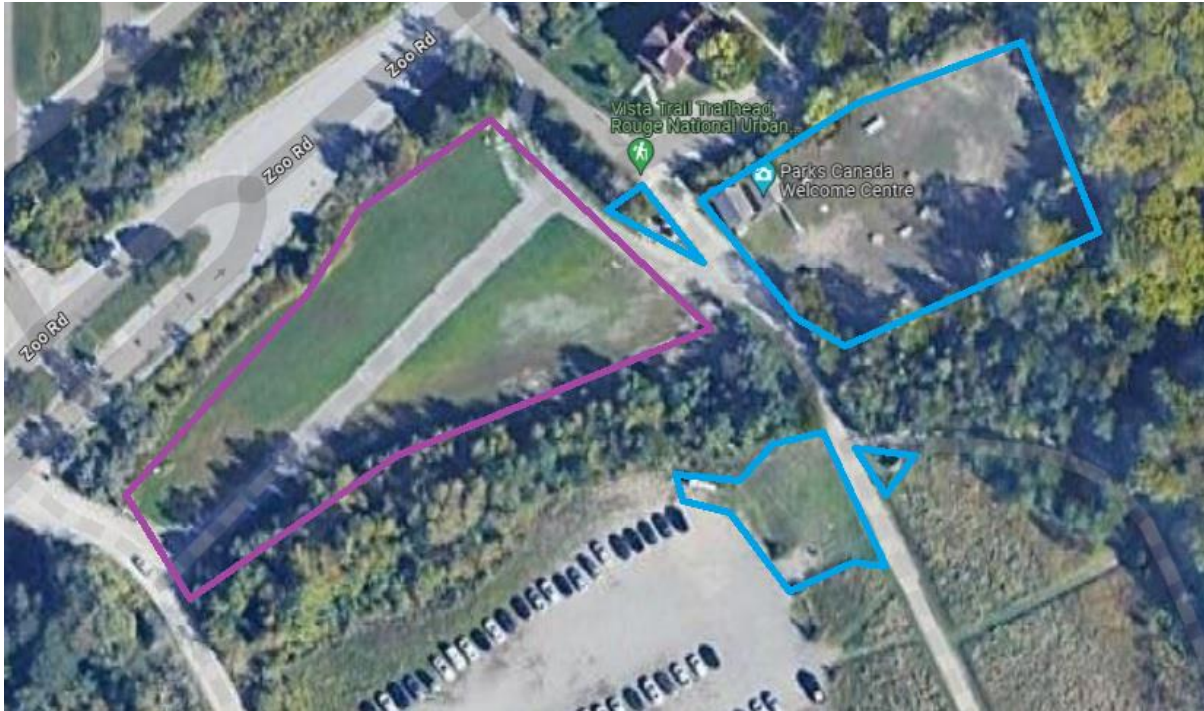

### 3.4. Twyn Rivers Day Use Area, 55 Twyn Rivers Drive Scarborough, ON

**Legend:**

**Blue bordered:** General area outlined.

Mowing and trimming details are in section 3.3 of the Statement of Work

**Purple Bordered:** General area outlined.

Mowing and trimming details are in section 3.3 of the Statement of Work

### 3.5. Zoo Road Day Use Area, 25 Zoo Road, Scarborough, ON

**Legend:**

**Blue bordered:** General area outlined.

Mowing and trimming details are in section 3.3 of the Statement of Work

**Purple bordered:** General area outlined. Mowing and trimming details are in section 3.3 of the Statement of Work

### 3.6. Beare Road Office, 19 Beare Road, Scarborough, ON

**Legend:**

**Blue bordered:** General area outlined.

Mowing and trimming details are in section 3.3 of the Statement of Work