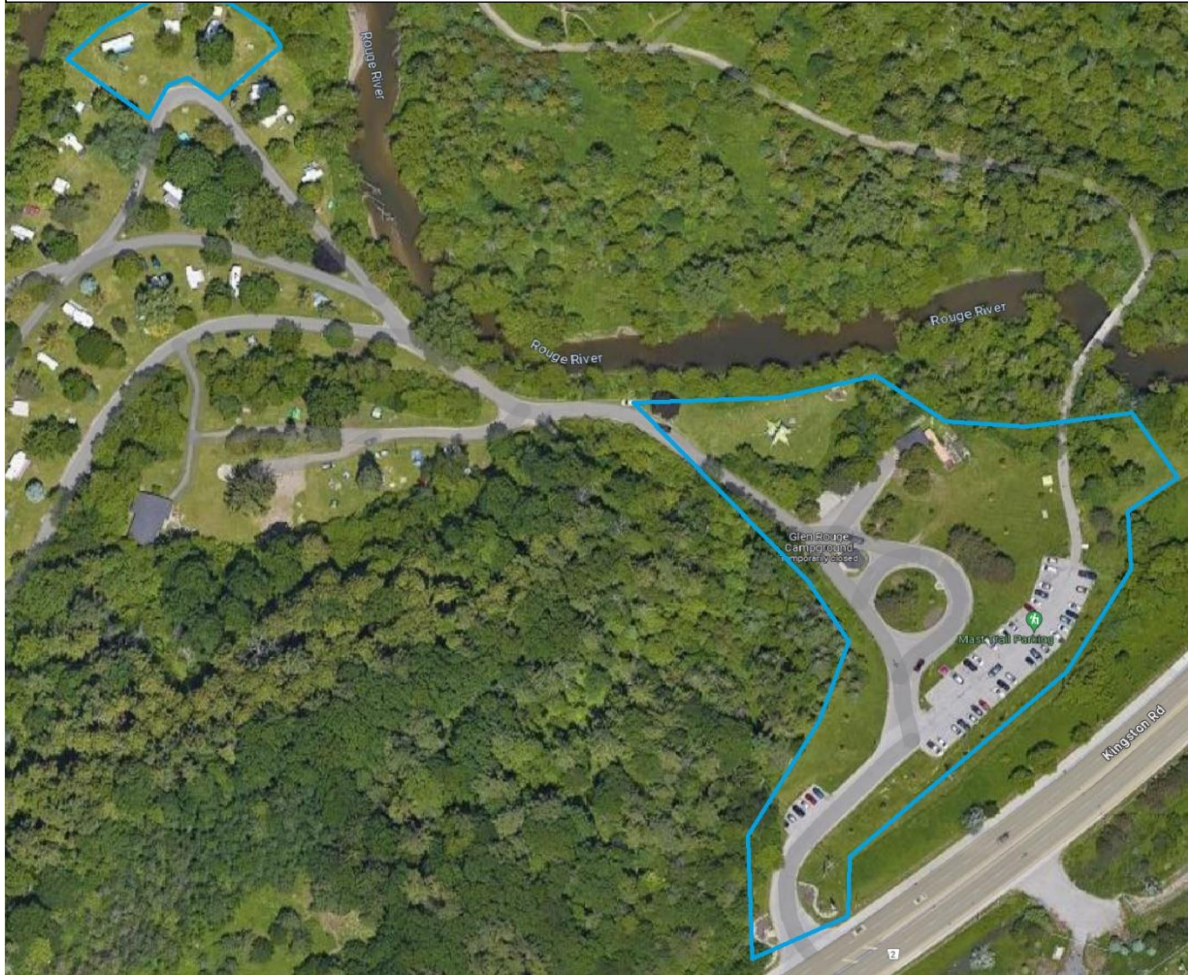

**Appendix A – Landscaping and Ground Maintenance Locations**

**3.1. Rouge Beach, 195 Rouge Hills Drive, Scarborough, ON (Part-1 Upper Beach)**

**Legend:**

**Blue bordered:** General area outlined.

Mowing and trimming details are in section 3.3 of the Statement of Work.

### 3.1. Rouge Beach, 195 Rouge Hills Drive, Scarborough, ON (Part-2 Lower Beach)

**Legend:**

**Blue bordered:** General area outlined.

Mowing and trimming details are in section 3.3 of the Statement of Work

### 3.2. Glen Rouge Day Use Area, 7450 Kingston Road, Scarborough, ON

**Legend:**

**Blue bordered:** General area outlined.

Mowing and trimming details are in section 3.3 of the Statement of Work

### 3.5. Zoo Road Day Use Area, 25 Zoo Road, Scarborough, ON

**Legend:**

**Blue bordered:** General area outlined.

Mowing and trimming details are in section 3.3 of the Statement of Work

**Purple bordered:** General area outlined. Mowing and trimming details are in section 3.3 of the Statement of Work