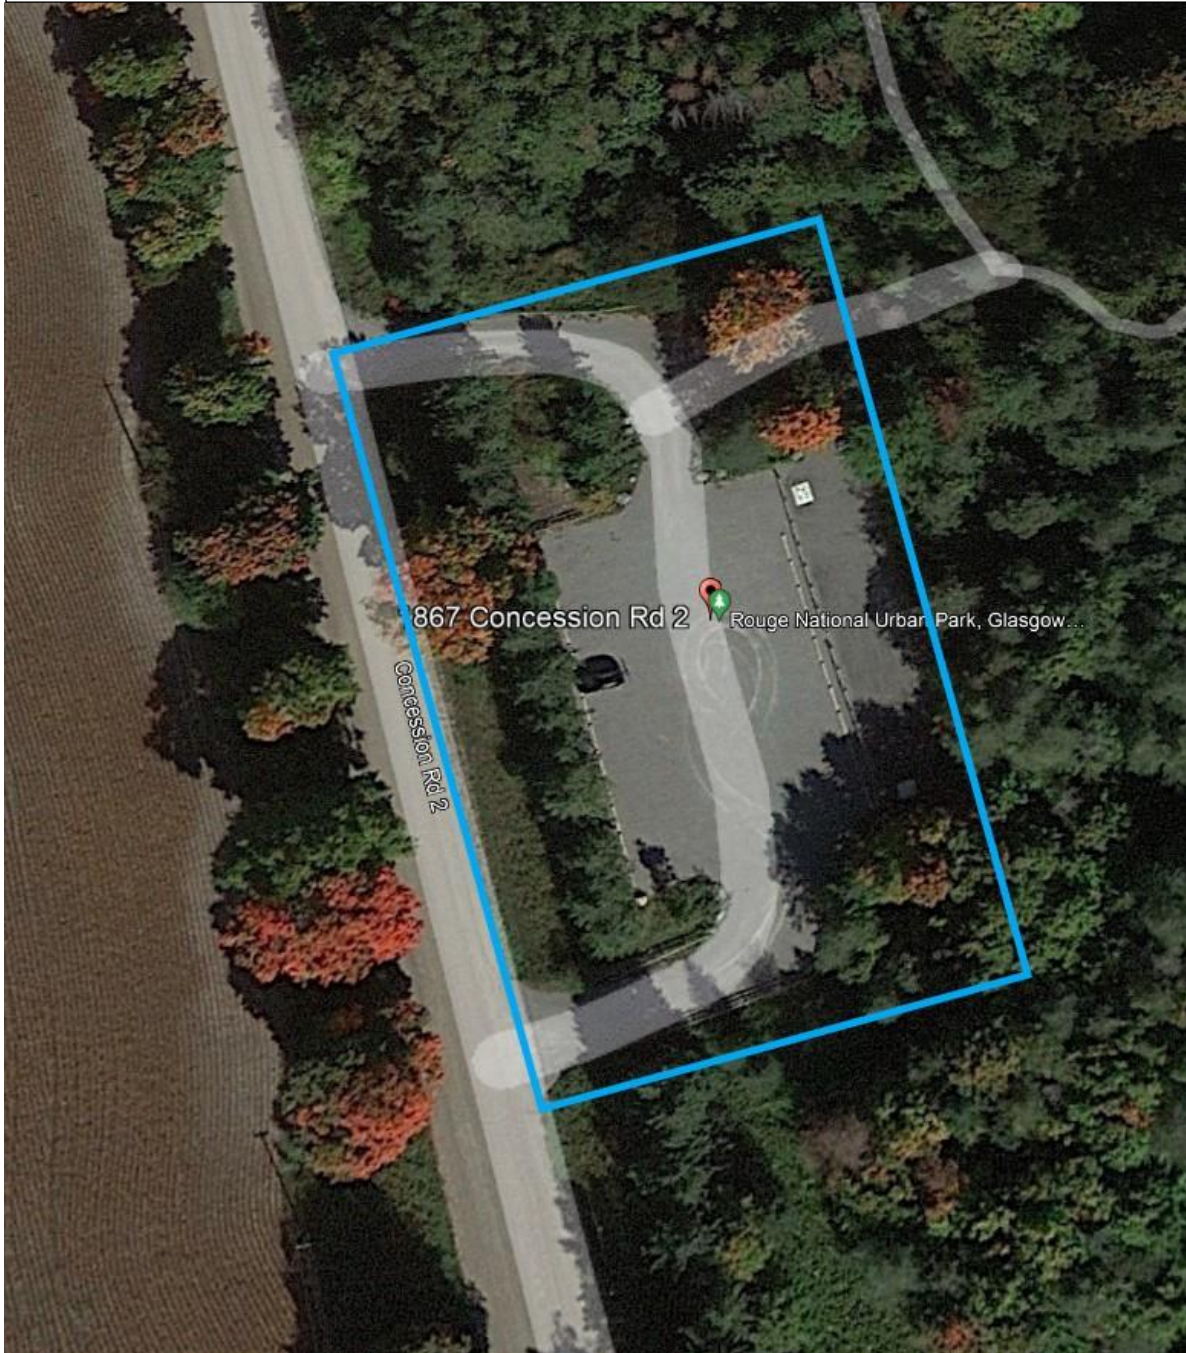

3.14. Glasgow Day Use Area, 1867 Concession Road 2, Uxbridge, ON

Legend:

Blue bordered: General area outlined.

Mowing and trimming details are in section 3.3 of the Statement of Work